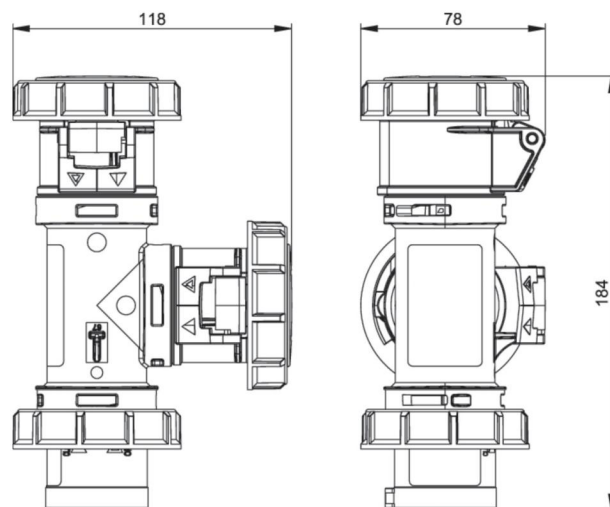

article#	94326103
article description	T-Connect 2x16/3 Plug16/3 6h IP67
description long	T-Connect 2x16/3 Plug16/3 6h IP67 housing material: PC/ABS rated current: 16A number of poles: 3 (2P+PE) clock-position: 6h rated voltage/frequency: 200-250V~ / 50+60Hz contacts: brass Entry: 1x CEE-plug 16A 3p 6h Outlet: 2x CEE-socket 16A 3p 6h ready wired IP protection class: IP67
GTIN (EAN)	9003399736902
country of origin	AT
customs number	85366990
net weight	0.390 kg
packaging quantity	10
minimum order quantity	10

ETIM 9.0	EC000379
CEE socket outlet 16 A	2x16A3p230V
Protection	None
Material housing	Plastic
Contact material	CuZn
Power supply/connection possibility	Built-up plug
Number of poles mains connection	3
Type of mains connection	CEE 16 A
Handling	Portable
Degree of protection (IP)	IP67
Colour	Grey