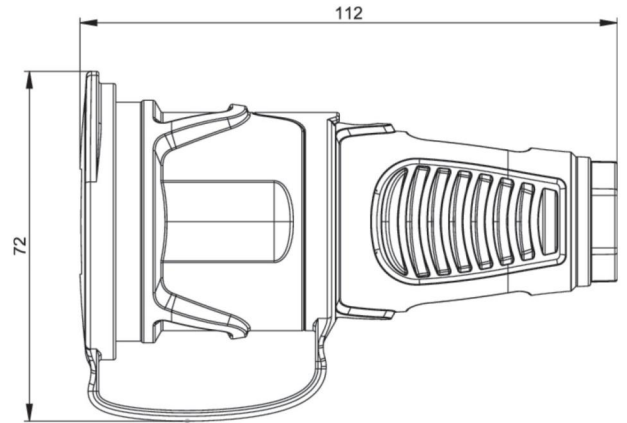

article#	2511-ss
article description	Taurus2 rubber safety connector cap nat IP54 (black)
description long	Safety connector series Taurus2 - rubber with cap color (housing/ring/cover): black/black/black material (housing/contact carrier): TPE/PA6 earthing system: Austrian/German 16A/ 250V AC /3p (2P+E), protection rating: IP54
GTIN (EAN)	9003399469084
country of origin	AT
customs number	85366990
net weight	0.095 kg
packaging quantity	20
minimum order quantity	200

ETIM 9.0	EC001327
Model	Coupler CEE 7/3 (Typ F)
Material	Rubber
Material quality	Thermoplastic
For heavy conditions according to VDE	True
Degree of protection (IP)	IP54
Insert direction	Straight
Connection system	Screwed terminal
Colour	Black
Number of poles	3
Nominal voltage	250 V
Nominal current	16 A

K (cable Ø)	6-13 mm
wire flexible	1-2,5 mm ²
contact screws	80 Ncm
housing screws	110 Ncm
strain relief	110 Ncm
dismantling length	30 mm
stripping length	7 mm

<https://www.pcelectric.at/shop/en/?func=detail&artnr=2511-ss>