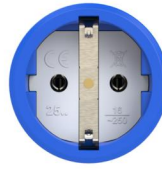

article#	<b>2511-bs</b>
article description	<b>Taurus2 rubber safety connector cap nat IP54 (blue/black)</b>
description long	Safety connector series Taurus2 - rubber with cap color (housing/ring/cover): blue/black/black material (housing/contact carrier): TPE/PA6 earthing system: Austrian/German 16A/ 250V AC /3p (2P+E), protection rating: IP54
GTIN (EAN)	9003399472398
country of origin	AT
customs number	85366990
net weight	0.092 kg
packaging quantity	20
minimum order quantity	500

ETIM 9.0	EC001327
Model	Coupler CEE 7/3 (Typ F)
Material	Rubber
Material quality	Thermoplastic
For heavy conditions according to VDE	True
Degree of protection (IP)	IP54
Insert direction	Straight
Connection system	Screwed terminal
Colour	Blue
Number of poles	3
Nominal voltage	250 V
Nominal current	16 A

K (cable Ø)	6-13 mm
wire flexible	1-2,5 mm <sup>2</sup>
contact screws	80 Ncm
housing screws	110 Ncm
strain relief	110 Ncm
dismantling length	30 mm
stripping length	7 mm

<https://www.pcelectric.at/shop/en/?func=detail&artnr=2511-bs>