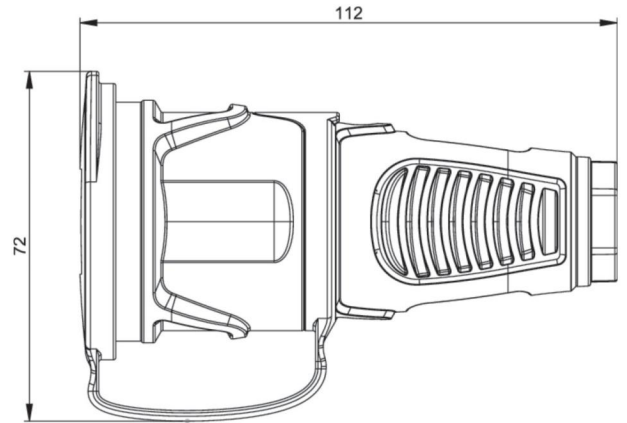

article#	<b>2511-bs</b>
article description	<b>Taurus2 rubber safety connector cap nat IP54 (blue/black)</b>
description long	Safety connector series Taurus2 - rubber with cap color (housing/ring/cover): blue/black/black material (housing/contact carrier): TPE/PA6 earthing system: Austrian/German 16A/ 250V AC /3p (2P+E), protection rating: IP54
GTIN (EAN)	9003399472398
country of origin	AT
customs number	85366990
net weight	0.092 kg
packaging quantity	20
minimum order quantity	500

ETIM 9.0	EC001327
Model	Coupler CEE 7/3 (Typ F)
Material	Rubber
Material quality	Thermoplastic
For heavy conditions according to VDE	True
Degree of protection (IP)	IP54
Insert direction	Straight
Connection system	Screwed terminal
Colour	Blue
Number of poles	3
Nominal voltage	250 V
Nominal current	16 A

K (cable Ø)	6-13 mm
wire flexible	1-2,5 mm <sup>2</sup>
contact screws	80 Ncm
housing screws	110 Ncm
strain relief	110 Ncm
dismantling length	30 mm
stripping length	7 mm

<https://www.pcelectric.at/shop/en/?func=detail&artnr=2511-bs>