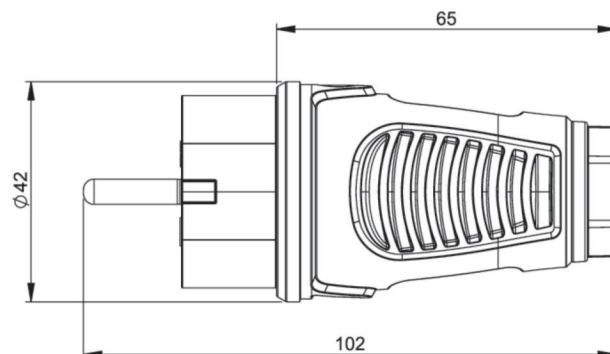

article#	0511-bs
article description	Taurus2 rubber plug nat IP54 (blue/black)
description long	Safety plug series Taurus2 - rubber color (housing/ring): blue/black material (housing/contact carrier): TPE/PA6 earthing system: Austrian/German 16A/ 250V AC / 3p (2P+E), protection rating: IP54
GTIN (EAN)	9003399471926
country of origin	AT
customs number	85366990
net weight	0.068 kg
packaging quantity	30
minimum order quantity	500

ETIM 9.0	EC000242
Model	Plug CEE 7/4 (type F)
Protective contact	Earthing clips
Material	Rubber
Material quality	Thermoplastic
Degree of protection (IP)	IP54
Insert direction	Straight
Connection system	Screwed terminal
Colour	Blue
Number of poles	3
Nominal voltage	250 V
Nominal current	16 A
For heavy conditions according to VDE	True

K (cable Ø)	6-13 mm
wire flexible	0,75-2,5 mm ²
contact screws	80 Ncm
housing screws	110 Ncm
strain relief	110 Ncm
dismantling length	30 mm
stripping length	7 mm

<https://www.pcelectric.at/shop/en/?func=detail&artnr=0511-bs>