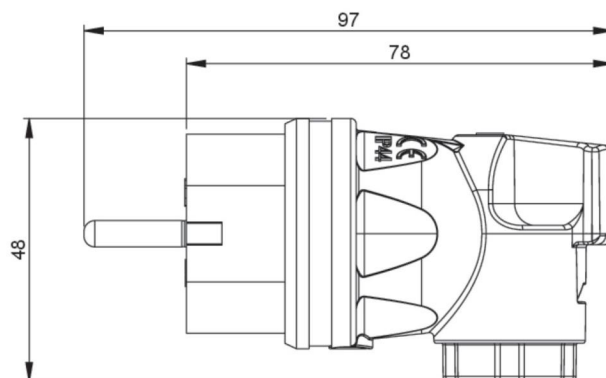

article#	05811-s
article description	Safety plug angled rubber nat IP44 (black) series Taurus
description long	Safety plug angled Austrian/German system - rubber housing material: TPE, contact carrier: PA6 color: black connection technology: screw terminal earthing system: Austrian/German contacts: nickel plated 250V~ / 16A / 2P+E protection rating: IP44 form: angled
GTIN (EAN)	9003399210808
country of origin	AT
customs number	85366990
net weight	0.075 kg
packaging quantity	20
minimum order quantity	20

ETIM 9.0	EC000242
Model	Plug CEE 7/4 (type F)
Material	Rubber
Degree of protection (IP)	IP44
Insert direction	Right-angled
Connection system	Screwed terminal
Colour	Black
Number of poles	3
Nominal voltage	250 V
Nominal current	16 A
For heavy conditions according to VDE	True

K (cable Ø)	6-13 mm
wire flexible	0,75-2,5 mm²
contact screws	80 Ncm
strain relief	110 Ncm
dismantling length	30 mm
stripping length	7 mm

<https://www.pcelectric.at/shop/en/?func=detail&artnr=05811-s>