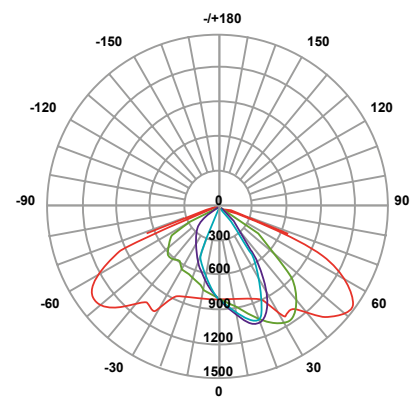

CÓDIGO	MODELO	POTENCIA	LÚMENES	T° COLOR	CRI	DIMENSIONES
546215	LUM. DE CALLE LED ZD316	30W	2700 LM	5700K	70	396x103x103 mm
546217	LUM. DE CALLE LED ZD316	60W	5400 LM	5700K	70	492x156x106 mm