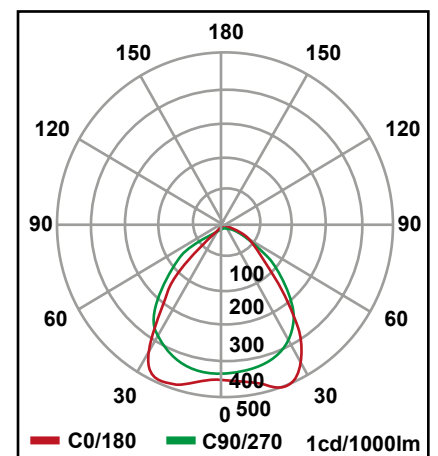

CÓDIGO	MODELO	POTENCIA	LÚMENES	T° COLOR	CRI	DIMENSIONES
540804	LINEAL LED EMBUTIDA	35W	3500 LM	3000K	80	1200x100x80 mm
540806	LINEAL LED EMBUTIDA	35W	3500 LM	4000K	80	1200x100x80 mm
540814	LINEAL LED SBPTA/SUSPENDIDA	35W	3500 LM	3000K	80	1200x100x80 mm
540816	LINEAL LED SBPTA/SUSPENDIDA	35W	3500 LM	4000K	80	1200x100x80 mm