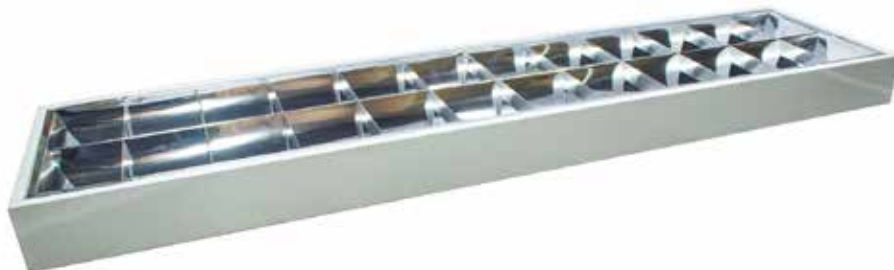

Panel LED

Luminaria sobrepuesta para tubo LED

CÓDIGO	MODELO	POTENCIA	LÚMENES	T° COLOR	CRI	DIMENSIONES
540790	ALTA EFICIENCIA P/LED SOBREPUESTA	2x18W	N/A	N/A	N/A	1220x300x65 mm