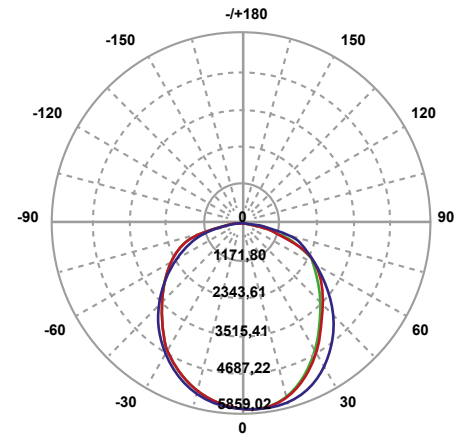

Estanco LED

Estanco LED MSF508F

CÓDIGO	MODELO	POTENCIA	LÚMENES	T° COLOR	CRI	DIMENSIONES
540556	ESTANCO LED MSF508F	36W	4680 LM	4000K	80	1220x97x82 mm
540558	ESTANCO LED MSF508F	36W	4680 LM	6000K	80	1220x97x82 mm