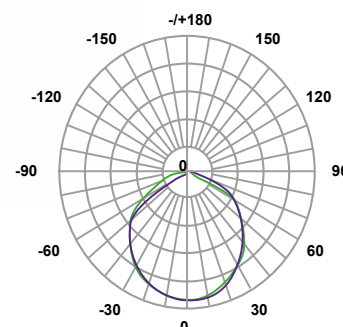

CÓDIGO	MODELO	POTENCIA	LÚMENES	T° COLOR	CRI	DIMENSIONES
540742	PANEL LED PL220 SOBREPUESTO	36W	3200 LM	4000K	80	602x602x14 mm
540743	PANEL LED PL220 SOBREPUESTO	36W	3200 LM	6000K	80	602x602x14 mm
540744	PANEL LED PL220 SOBREPUESTO	45W	3600 LM	4000K	80	1210x301x14 mm
540745	PANEL LED PL220 SOBREPUESTO	45W	3600 LM	6000K	80	1210x301x14 mm
540746	PANEL LED PL220 SOBREPUESTO	72W	6000 LM	4000K	80	1210x602x14 mm
540747	PANEL LED PL220 SOBREPUESTO	72W	6000 LM	6000K	80	1210x602x14 mm