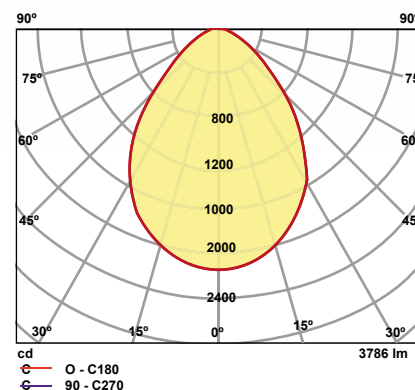

Luminaria LED embutida

Downlight LED embutido HM

OPPLE
LIGHTING

CÓDIGO	MODELO	POTENCIA	LÚMENES	T° COLOR	CRI	DIMENSIONES	PERFORACIÓN
541250	DOWNLIGHT LED HM	14W	1100 LM	3000K	80	185x185x90 mm	175x175 mm
541251	DOWNLIGHT LED HM	14W	1400 LM	5700K	80	185x185x90 mm	175x175 mm
541252	DOWNLIGHT LED HM	14W	1200 LM	4000K	80	185x185x90 mm	175x175 mm
541253	DOWNLIGHT LED HM	29W	2300 LM	3000K	80	220x220x113 mm	210x210 mm
541254	DOWNLIGHT LED HM	29W	2700 LM	5700K	80	220x220x113 mm	210x210 mm
541255	DOWNLIGHT LED HM	29W	2500 LM	4000K	80	220x220x113 mm	210x210 mm