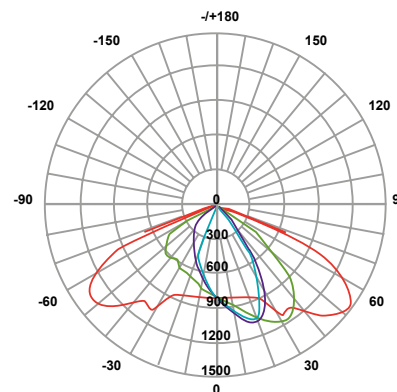

Alumbrado público LED

Alumbrado público LED ZD616C

CÓDIGO	MODELO	POTENCIA	LÚMENES	T° COLOR	CRI	DIMENSIONES
546226	LUM. DE CALLE LED ZD616C	120W	10800 LM	5700K	70	403x280x155 mm